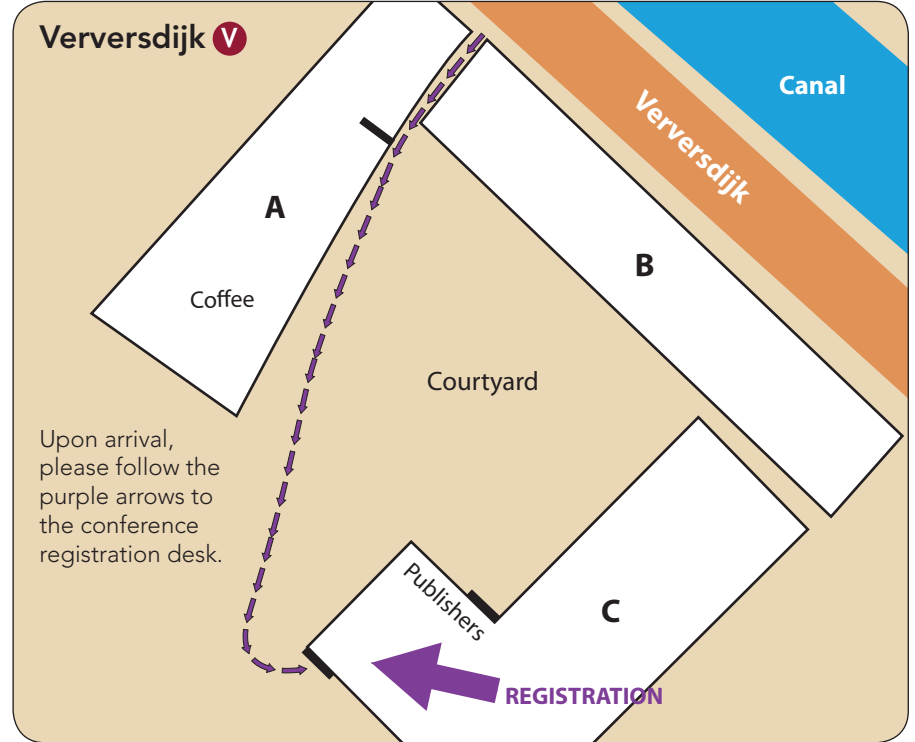

Bruges 2010 Main Conference Map

College of Europe
Verversdijk, 16
8000 Bruges
Belgium

V Verversdijk Campus
Conference registration
Research sessions
Refreshment breaks
Publishers Exhibition

H Hallen
Plenary sessions
Lunches
Reception (Monday)

O Site Oud Sint-Jan
Conference Dinner and
Reception (Tuesday)

D Dijver Campus
Library